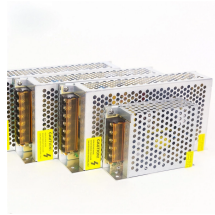

Cable Tray, 2" Depth x 4" Width x 10" Section, Material: Carbon Steel. Finish: Electroplated Zinc.