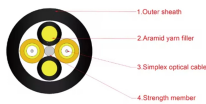

These tray systems allow excellent ventilation and prevent sagging while routing. They support up to 280 lbs. per foot (based on a tray support, such as hanging clamps or a hanging bar, every 8 feet). ...