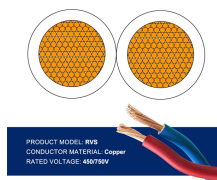

Buy low-price vertical cable tray with customizable options starting at $0.95 per unit. Available in various materials, ideal for solar cable management and industrial use.