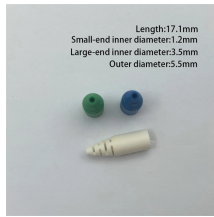

Plenum boxes play a key role in regulating and distributing air while minimizing losses and maintaining system performance. In this article, we'll explore how plenum boxes help in static ...

Pressure relief devices protect medium and large distribution transformers, electric coils, power transformers and tap changers in case of sudden pressure increases in the oil system - reliably and ...