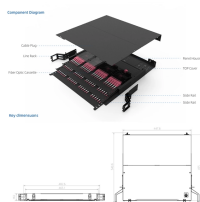

Sequoia Preschool in Modesto, CA provides all-inclusive programs for infant through 6 years old. Our multicultural curriculum is designed to prepare your child for kindergarten - both academically and ...