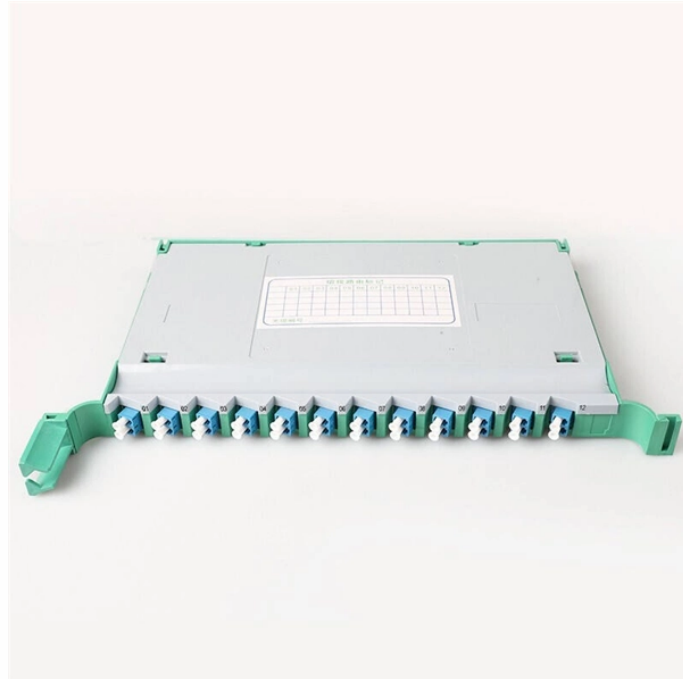

Power Input Terminal for Network Rack

Power Input Terminal for Network Rack

With the use of a Delta rPDU, energy flows steadily to every device inside a rack cabinet. Protection, optimized power distribution, and intelligent management begin with Delta rPDUs for your data center.

With its universal input, dynamic C39 outlets and global approval, Eaton's universal input rack PDU G4 (UPDU) is a single solution equipped to meet the most diverse data center rack power needs. ...

8 Outlet PDU Rack Mount Power Strip with Surge Protector, 1U Rackmount, Wide-Spaced Sockets, for Network Server Racks, Garage, Home Office, Data Center - 120V/15A, 1800W (6 FT Cable)

Learn how power flows inside modern data center racks—from facility power to rack PDUs. Discover how E-abel server cabinets and CEE connectors create safe, scalable rack power ...

These telecom rackmount fuse panels are ideal for DC distribution to low power loads in 24 and 48 volt positive and negative ground network applications and provide enhanced system reliability via dual ...