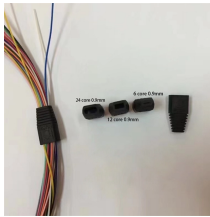

Power Input Terminal for Network Rack

Power Input Terminal for Network Rack

With the use of a Delta rPDU, energy flows steadily to every device inside a rack cabinet. Protection, optimized power distribution, and intelligent management begin with Delta rPDUs for your data center.

With its universal input, dynamic C39 outlets and global approval, Eaton's universal input rack PDU G4 (UPDU) is a single solution equipped to meet the most diverse data center rack power needs. ...

8 Outlet PDU Rack Mount Power Strip with Surge Protector, 1U Rackmount, Wide-Spaced Sockets, for Network Server Racks, Garage, Home Office, Data Center - 120V/15A, 1800W (6 FT Cable)

Learn how power flows inside modern data center racks—from facility power to rack PDUs. Discover how E-abel server cabinets and CEE connectors create safe, scalable rack power ...

These telecom rackmount fuse panels are ideal for DC distribution to low power loads in 24 and 48 volt positive and negative ground network applications and provide enhanced system reliability via dual ...

Search Newegg for rack mount power strip. Get fast shipping and top-rated customer service.

Server rack power strips are available standard or custom to complement our enclosures and are designed with the same quality and flexibility. Rack mount power strips provide the ability to deliver ...