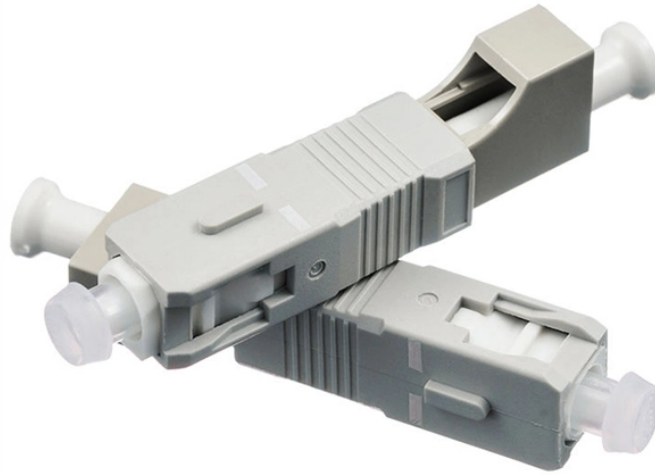

## Poeswitch switch

## Poeswitch switch

A Power over Ethernet switch is a network switch that has PoE functionality integrated. Learn about different variations, limitations and benefits of PoE switches.

TL-SG1210P 10-Port Gigabit Desktop Switch with 8-Port PoE+ With 8 PoE+ ports, transfers data and power on one single cable Easy to use, with no configuration and installation needed

PoE Switches deliver power and data over one Ethernet cable, simplifying installation for devices like IP cameras, VoIP and access points. Omada provides high-power PoE+ and PoE++ models, available ...

Discover the top POE switches with expert reviews and a comprehensive buying guide. Make informed decisions for your network infrastructure needs.

A PoE switch is a device that allows you to connect PoE devices to your network. A PoE switch can be used to connect network equipment such as routers and access points, but it's also useful for ...