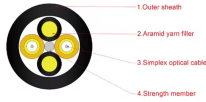

PoE switch out 100Mbps

PoE switch out 100Mbps

You PoE cameras probably top out at 100Mbps so your switch is casting it as a 10/100 port. I had this same issue pop up recently with Roku's and PoE cameras. The switch automatically configured the ...

PoE Passthrough Switch, 1 PoE in 4 PoE Out Extender, IEEE802.3af/at/bt PoE Powered 90W, 100Mbps Ethernet, Din rail & Wall Mount Plug and Play.

Explore PoE splitters and extenders that consolidate power and data delivery. Connect multiple devices through a single ethernet cable effortlessly.

□1 in 2 out PoE Extender & Repeater□The SODOLA 100Mbps PoE Extender Repeater, also known as a PoE Splitter and PoE Passthrough Switch, features a 1 in 2 out design, allowing you to connect ...

It's because one of the pairs is bad and can't negotiate, so look at how you are patching up the injector and it probably leads to one of the patch cables or rj45 jack. You can always try a ...