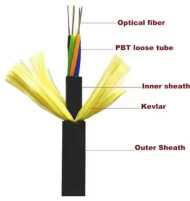

## PoE switch 2

Its 1-input, 2-output design simplifies the installation of ...

Altronix NetWay2ESWPN 2-port PoE/PoE+ switch is designed to deploy 2-IP devices over a single CAT5 or higher structured cable. PoE is passed from a midspan injector.

Create your own LAN and connect your PC, laptop, printer and other peripherals with the help of 2 ports PoE+ port to receive data and up to 25.5 W of power on a single cable in places where a power ...

Shop 2 port PoE switches for reliable network expansion. Find gigabit options with IEEE 802.3af/at support for cameras and access points.

2-PORT POE SPLITTER - Designed to supply POE power to two POE devices through one Cat5E/6 cable, and no power adapter is required. It is powered by 48V or 53V PoE Switch/POE NVR/PoE ...