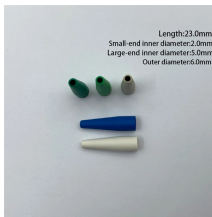

Define performance. performance synonyms, performance pronunciation, performance translation, English dictionary definition of performance. n. 1. The act of performing or the state of being ...