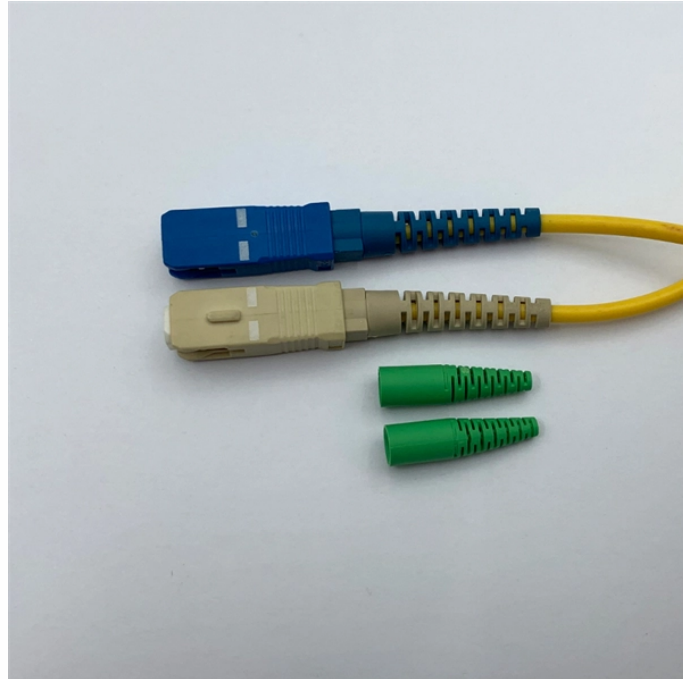

Patch connection to fiber optic channel

Patch connection to fiber optic channel

Joliet police heard a loud noise coming from the parking lot and saw several people running toward the entrance of the business. Our staff is here to help you through a difficult time and to help...

Explore fiber optic patch cords for telecom, data centers, and FTTH. From LC/SC to MPO/MTP and armored jumpers, ZION Communication offers ...

Patch is your home for local news, community conversations and events. We're currently in 15376 communities and expanding every day.

A bulk (multi-strand) fiber cable enters the patch panel and then each fiber strand is separated into individual strands or pairs of strands. These individual strands will then connect to electronic devices ...