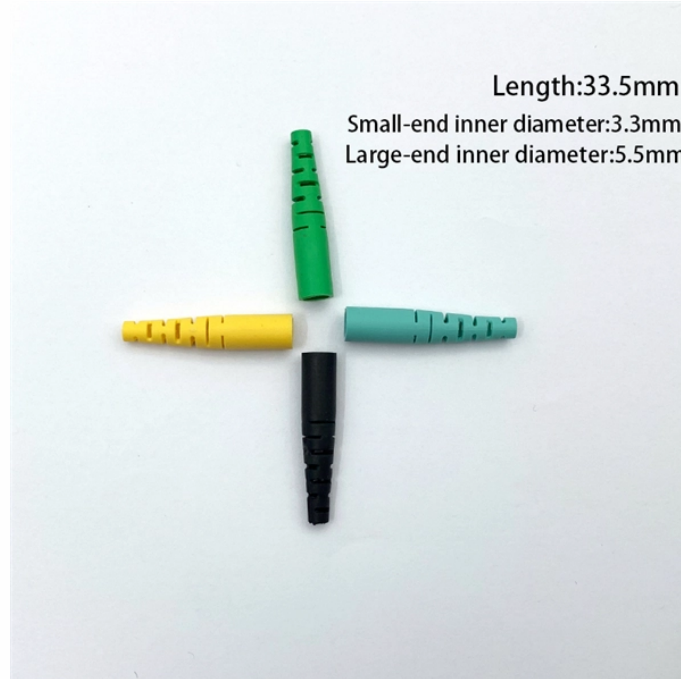

Passive Optical Networking System Equipment