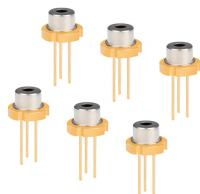

Learn the step-by-step process of customizing complete distribution boxes tailored to your needs. From requirement confirmation to design, production, and testing, find out how to get a ...