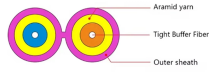

Paraguay Green Laser Diode Module

Even ambitious travelers often overlook Paraguay. They shouldn't.