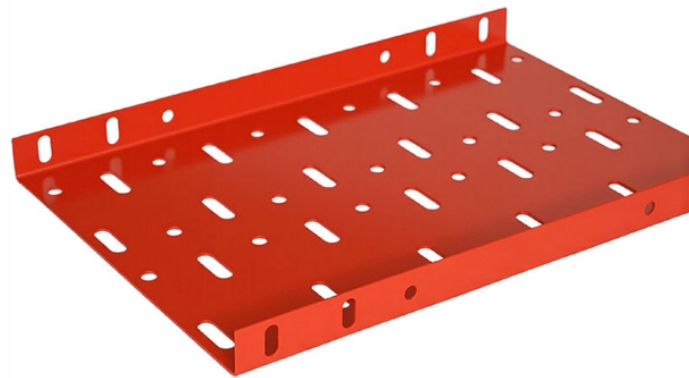

## Paraguay Fiber Optic Installation Tool Desktop Installation Solution

At Jameson Tools, we've engineered a suite of tools designed to revolutionize Fiber-to-the-Home (FTTH) installations. Our innovative solutions are crafted to enhance efficiency, reduce labor, and ...