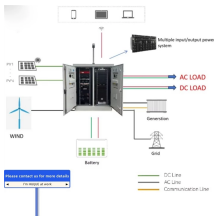

Having the right test equipment in your kit saves time and money. It also ensures that the fiber network installation has minimal reflectance for faster speeds. We offer standard ready to go kits or we can ...