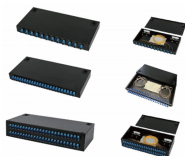

The facility, developed through a collaboration between state-owned telecom provider Telikom PNG, IT services firm Datec PNG, and global cloud provider CloudSigma, is designed to ...