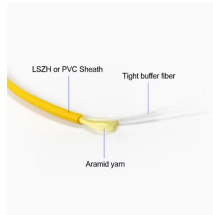

The facility, developed through a collaboration between state-owned telecom provider Telikom PNG, IT services firm Datec PNG, and global cloud provider CloudSigma, is designed to ...

PNG's Minister for Information and Communication Technology, Timothy Masiu, unveiled plans for an AI Adoption Policy Framework, designed to guide the nation's digital transformation, reports One PNG.