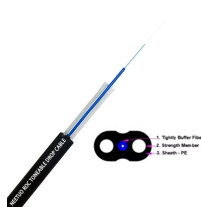

PP waterproof distribution box

PP waterproof distribution box

Widely applicable to indoor power distribution, outdoor engineering, industrial production, solar equipment supporting and other scenarios. It can operate stably in humid environments, dusty ...

Discover EKDB10 IP65 waterproof distribution boxes made of durable PC plastic. Available in 4-39 ways, single/double/triple layers, ideal for industrial, commercial, and photovoltaic applications.

Each enclosure delivers dependable IP65-IP68 sealing for outdoor and industrial use, with options for plastic waterproof distribution box housings and DIN rail waterproof electrical distribution box ...