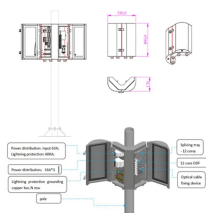

Our circuit breaker protective box shell is IP65 engineering-grade waterproof with preventing snow and rain function, provide safety protection for your circuit equipment.

Upgrade your outdoor power setup with this 12-Way Outdoor Breaker Box, featuring IP65 waterproof protection and a durable PC/ABS plastic enclosure for maximum reliability.

Our circuit breaker protective box shell is IP65 engineering-grade waterproof with ...

Manufacturer & Exporter of Junction Boxes, Electrical Boxes, Plastic Enclosures, Waterproof Distribution Boxes and other waterproof box products. The product is beautiful, durable and good sealing ...

The TSM Series Plastic Distribution Box is designed to provide safe, reliable, and aesthetic housing for circuit breakers, switches, terminals, and other electrical components.

Featuring IP65 ingress protection, IK09 impact resistance, and a durable ABS/PC construction, this series provides a dependable enclosure solution for residential, commercial, and ...