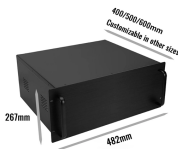

Manufacturer & Exporter of Junction Boxes, Electrical Boxes, Plastic Enclosures, Waterproof Distribution Boxes and other waterproof box products. The product is beautiful, durable and good sealing ...

The TSM Series Plastic Distribution Box is designed to provide safe, reliable, and aesthetic housing for circuit breakers, switches, terminals, and other electrical components.