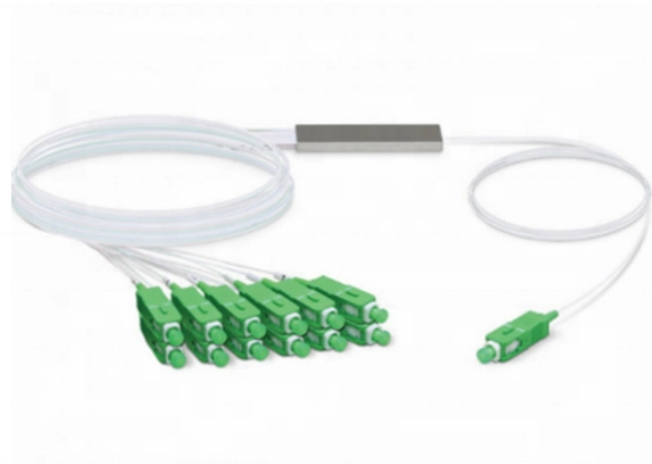

## PLC beam splitter chip cover plate

## PLC beam splitter chip cover plate

Biochip glass and microfluidics, bioreactors, slides, cover slips, low fluorescence slides and low fluorescence coverslips. We will provide excellent service for you, ...

Semiconductor packaging Anode bonding PLC cover plate PLC substrate splitter chip Optical splitter chip silicon wafer glass wafer

A steel tube PLC splitter looks like a bare fiber splitter. The main difference from the bare fiber splitter is that the steel tube PLC splitter uses a compact stainless steel tube for encapsulation, usually ...

In this study, an integrated polarization-splitting grating coupler is demonstrated to achieve both efficient coupling and polarization splitting at the D1 transition wavelength of rubidium (795 nm).

Optotec PLC splitters are based on silica-on-silicon technology and have excellent optical, reliability and size characteristics designed for outside plant conditions.