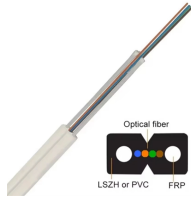

Made with chemicals safer for human health and the environment. Manufactured on farms or in facilities that protect the rights and/or health of workers. Discover more products with sustainability features. ...