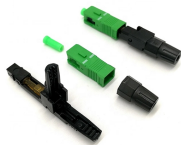

If the EV charging park needs expansion it is easy to add extra incoming and outgoing power cables to the distribution board. The system is designed and approved for outdoor installation with proven long ...