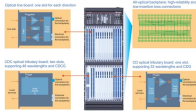

Optical power meter unit size

Optical power meter unit size

Find optometrists and ophthalmologists near you for eye exams, new glasses, and contact lenses. Search VSP's nationwide network of eye doctors.

Accurate optical power meters for -60 to +10 dBm, 750-1700 nm. Ideal for PICs, CPOs, automated testing, and general optical applications.

The L-com FOTM-OPM-AH is a handheld, multi-wavelength power meter. The FOTM-OPM-AH features a single channel design, with the ability to handle higher-powered inputs over seven (7) commonly ...

Together with the analog output it is ideal for automated optical alignment. Additionally, choose from 1 to 4 detectors and remote-head options for the ultimate, flexible power meter solution.

Eye Glasses, Rx Sunglasses & Contacts Lenses
Shop the largest selection of affordable eye glasses, prescription sunglasses, and eyewear for men, women, and kids.

This unit is essentially a triple power meter, with a collection of wavelength filters and optical couplers. Proper calibration is complicated by the varying duty cycle of the measured optical signals.