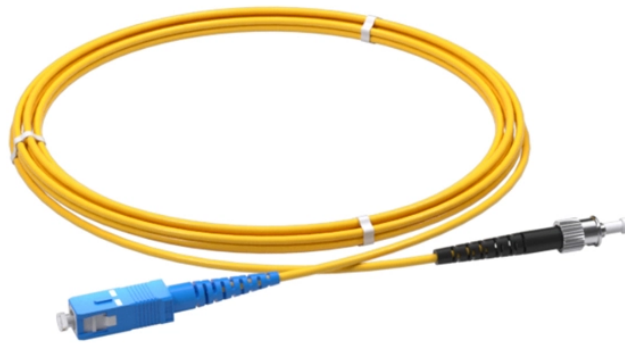

Optical power meter unit size

Optical power meter unit size

Find optometrists and ophthalmologists near you for eye exams, new glasses, and contact lenses. Search VSP's nationwide network of eye doctors.

Accurate optical power meters for -60 to +10 dBm, 750-1700 nm. Ideal for PICs, CPOs, automated testing, and general optical applications.

The L-com FOTM-OPM-AH is a handheld, multi-wavelength power meter. The FOTM-OPM-AH features a single channel design, with the ability to handle higher-powered inputs over seven (7) commonly ...

Together with the analog output it is ideal for automated optical alignment. Additionally, choose from 1 to 4 detectors and remote-head options for the ultimate, flexible power meter solution.

Eye Glasses, Rx Sunglasses & Contacts Lenses
Shop the largest selection of affordable eye glasses, prescription sunglasses, and eyewear for men, women, and kids.

This unit is essentially a triple power meter, with a collection of wavelength filters and optical couplers. Proper calibration is complicated by the varying duty cycle of the measured optical signals.