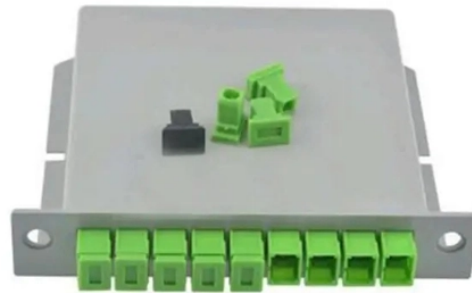

Optical power meter 100m

Optical power meter 100m

Find a Target Optical store near you to shop a wide selection of eyeglasses and sunglasses. Get expert eye care, book an eye exam, and discover the perfect eyewear for your style and vision needs.

An optical power meter is a critical tool for guaranteeing performance, reliability, and safety in fiber optic systems across telecom, datacom, photonics, and R& D environments.

An optical power meter (OPM) is a test instrument for evaluating the output power of a fiber optic network. It is an essential tool for technicians to commission new links or troubleshoot existing ...