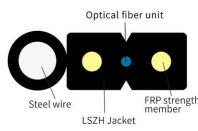

Learn how to choose the right SFP module for your network and avoid common compatibility mistakes. This practical guide explains SR vs LR, singlemode vs multimode, ...