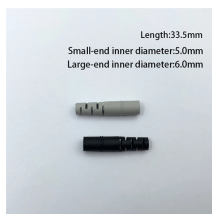

Learn what an optical transceiver is, how SFP modules work, and how to choose the right transceiver for your network. Covers SFP, SFP+, QSFP28, and more.