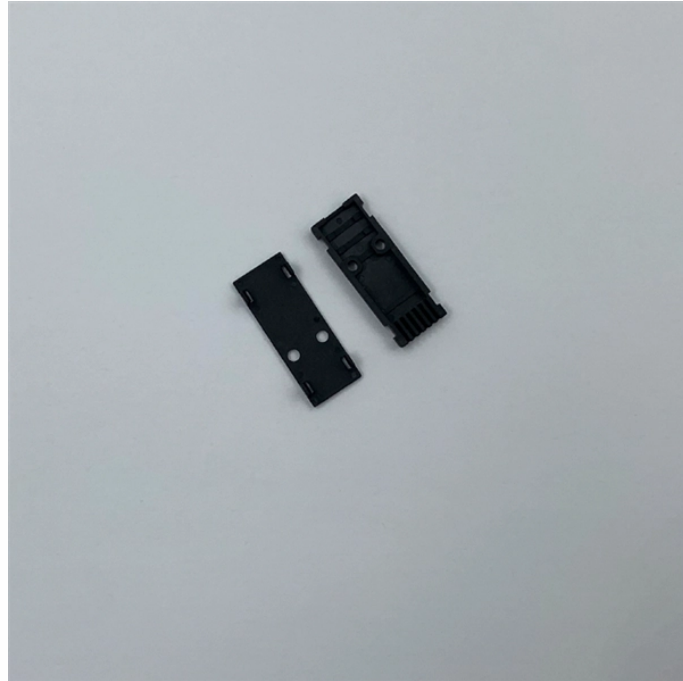

Optical module SP and SFP

Optical module SP and SFP

1. What is SFP? SFP (Small Form-factor Pluggable) is a compact, hot-swappable module used in network devices such as switches, routers, and servers to provide network ...

What is an SFP? SFP (Small Form-factor Pluggable) is a compact, hot-pluggable network interface module used to connect network devices (switches, routers, firewalls) to fiber optic or copper cables. ...

The complete technical guide to SFP optical modules (SFP, SFP+, SFP28). Understand the core function, compare data rates (1G to 25G), learn critical compatibility rules, and follow our 5 ...

SFP/eSFP Optical Module Small form-factor pluggable (SFP) optical modules are compact, hot-swappable, low-speed optical modules. They comply with the specifications defined in the multi ...

The SFP+ module has become a cornerstone in modern network infrastructure, enabling high-speed optical connectivity with versatile compatibility. This article provides IT professionals and ...

For optical modules, the SFP contains a TOSA (Transmit Optical Subassembly) and ROSA (Receive Optical Subassembly) to handle the fiber signal. For copper SFP modules (RJ-45), ...