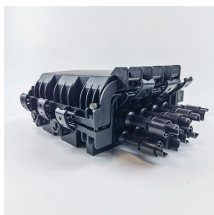

100G to 1.6T Optical Module PHY Product Selection Guide Broadcom's Optical Module PHY portfolio spans multiple technology nodes — 16nm, 7nm and now 5nm, with data rates from 100 Gbs to 1.6 ...