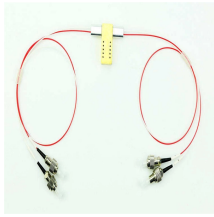

Get more information for Montclair Optical Berkeley The Cutting Edge in Berkeley, CA. See reviews, map, get the address, and find directions.