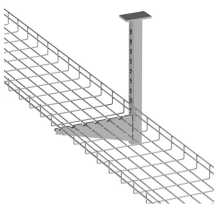

Site for Sore Eyes is home to Berkeley's largest selection of eyewear and contacts. Whether you are looking for discount frames, designer eyewear, specialty lenses, sports eyewear, sunglasses, or ...