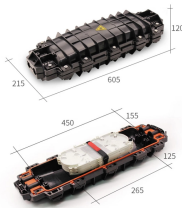

Optical Module v1 1

Overview

An optical module is a typically hot-pluggable optical transceiver used in high-bandwidth data communications applications. Optical modules typically have an electrical interface on the side that connects to the inside of the system and an optical interface on the side that connects to the outside world through a fiber optic cable. The form factor and electrical interface are often specified by an interested group using a (MSA). Optical modules can either plug into a front pa.

Optical Module v1 1

View the TI Optical module block diagram, product recommendations, reference designs and start designing.

The optical connectors provide a means to connect the optical module to the front plate of the host switch. The optical module may be pigtailed or have an integrated optical connector.

The Sonore opticalModule is a bi-directional fiber media converter or FMC. The opticalModule has an SFP fiber optic transceiver on one side and an RJ45 connector on the other side. The unit can be ...