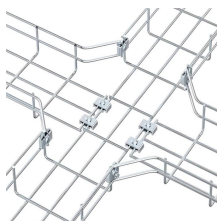

The tech giant is offering long-serving employees early retirements as it continues to invest aggressively in artificial intelligence.