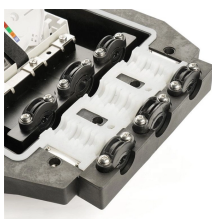

Fully automatic fiber winding machine for high-precision and high-speed winding of optical fibers. Ensures stable tension, uniform arrangement, and efficient production for fiber processing.