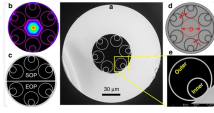

Office Smart Power Distribution Cabinet HP

Online shopping for PDUs - Batteries, Chargers & Accessories from a great selection at Electronics Store.