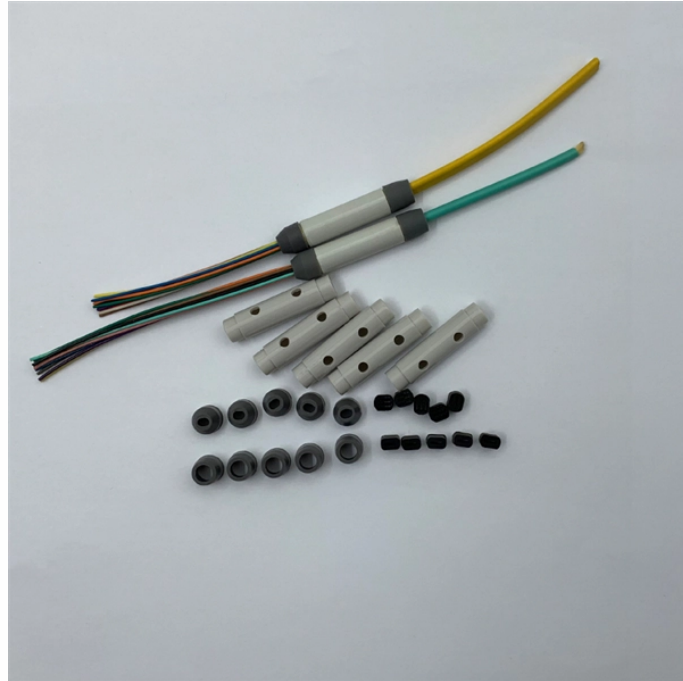

OTDR Fiber Optic Tester Monitoring

Overview

An OTDR is a powerful tool that helps technicians and engineers assess the health of fiber optic cables. OTDRs inject high-powered light pulses into the fiber using specialized laser diodes. As these light pul.

OTDR Fiber Optic Tester Monitoring

An Optical Time Domain Reflectometer (OTDR) is a precision tool used to detect faults and measure loss along fiber optic links by analyzing backscattered light from high-speed pulses.

OTDR/OTDR-based systems: For detailed fault location and characterization (requires connectivity to the fiber and typically more controlled testing windows). Optical power monitoring (in ...

Fluke Networks OptiFiber® Pro OTDR built for enterprise fiber optic cabling certification testing. It supports copper certification, fiber optic loss, OTDR testing and fiber end-face inspection.