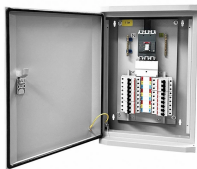

ODF optical distribution frame dimensions

ODF optical distribution frame dimensions

Fiber-Rex ODF is a high capacity, high-density fiber distribution frame, suitable for the composition and distribution of fibers in optical access network to achieve the fiber optic lines connection, distribution ...

Norden ODF (Optical Distribution Frame) rack mount patch panel is compatible with the most advanced splice & patch system and cable management ever developed for high-density applications on carrier ...

With modular jumper management plates and segmented jumper management hubs, a single 4m patchcord length allows patching from any port to any other port on the dual or single optical ...

Built with modular MPO connectivity, these cable assemblies allow for rapid deployment of high-density permanent links in a single assembly for data center applications requiring quick infrastructure ...

Due to ETSI standards for rack cabinets, ODFs can have widths of 600, 900, 1200, and 1500 mm. However, generally, the need for a depth greater than 600 mm is rare. When planning an ODF, the ...

Overview The ODF is a purpose-made rack designed to accommodate high density Feeder Panels or Splitter Panels used in FTTH PON networks. The rack can be made as a stand-alone solution, or it ...