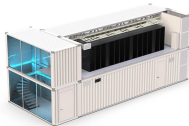

Please view our full RLH price list and contact us at info@fiberopticlink if you have any questions or special project needs.