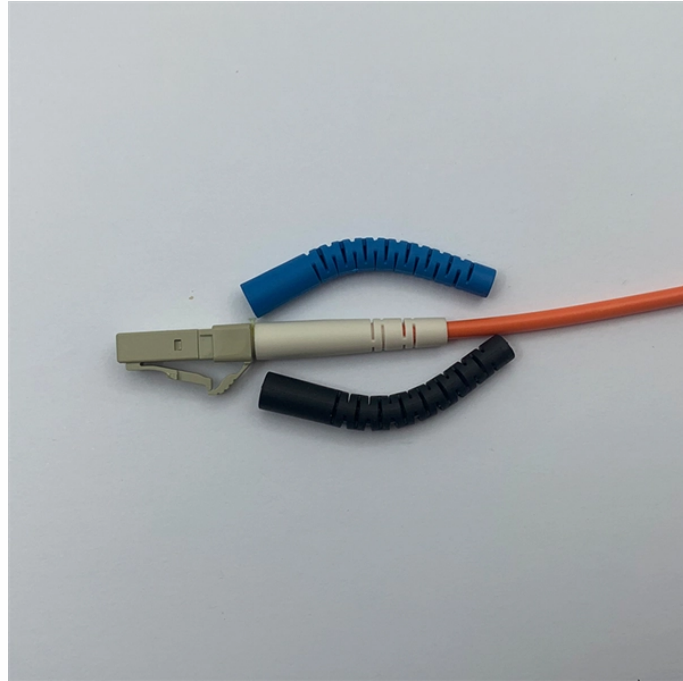

New electrical distribution box in Belgium

New electrical distribution box in Belgium

By using enclosures, cabinets, and junction boxes in combination with other families of electrical products, you create a comprehensive and integrated system for the distribution, protection, and ...

All type of electrical cabinets and enclosures for power distribution. Fast delivery of stock items and lowest prices.

Distribution box 32A (16-6Dif / 16.3F-2 / 32.3F-1 / 30mA) Compare Add to Cart 82321

Where can I buy a reliable distribution board? You can order directly from the official Könnert & Söhne website, where you'll find certified models at competitive prices.

Solid rubber (construction) distribution box suitable for construction and industry according to EN-61439-4. KEMA/DEKRA approved. Available from stock.