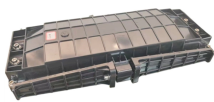

Kami adalah mitra terdepan dalam manufaktur box panel dan sistem distribusi listrik. Tim ahli kami memproduksi produk berkualitas tinggi yang andal, dengan desain fleksibel dapat disesuaikan untuk ...