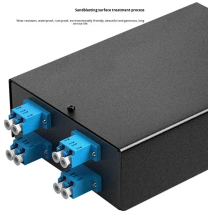

New Type of Distribution Box in Indonesia

Rasakan pengalaman kenyamanan dan keuntungan membeli Distribution Box online dengan pilihan pengiriman yang sampai dihari yang sama, bebas ongkir, bisa bayar ditempat (COD), bisa cicilan 0% ...