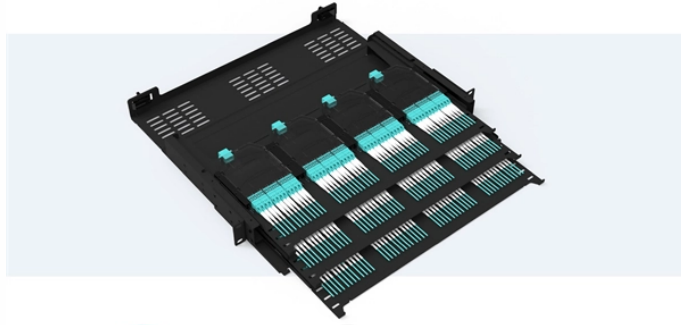

Netherlands Certified Aggregation Switch 1G

Pre-Terminated Patch Panel

- Standard 19" width
- Max 144 fibers in 1U
- Ultra-High Density Ready

Dual-rail, easy install & maintain

Lightweight ABS MPO cassette

Premium sheet metal with matte coating

Netherlands Certified Aggregation Switch 1G

These aggregation switches support advanced VLAN for flexible traffic segmentation, advanced QoS for prioritizing network traffic, IGMP/MLD Snooping for optimizing network performance, and ...

The switch can be deployed either as a top-of-rack switch in the data center, or as a carrier access/aggregation switch. The AGR110 hardware comes with high ...

Nodexon's NX-3875-28S4X aggregation switch is a manageable Layer 3 switch that comes with eight 1G combo ports. It is developed to keep up with growing combination requirements such as, it ...

Biedt 1G, 2,5G en 10G snelheden voor flexibele aanpassing, wat zorgt voor optimale prestaties, compatibiliteit en schaalbaarheid. Flexibele interfaceopties zoals koper, glasvezel en PoE zorgen ...

The ETS-1-1G Ethernet switch is a high-performance device suitable for various roles, serving as network edge, aggregation, or transport switches in carrier networks. It is ideal for upgrading ...