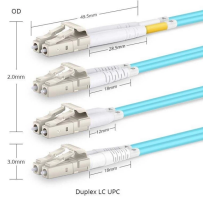

NTU-SFP-200 is a high-performance subscriber terminal designed for communication with higher-level equipment of passive optical networks and providing broadband access services to the end user.

The HG8245, an optical network terminal (ONT), is a high-end home gateway in FTTH solution. By using the GPON technology, ultra-broadband access is provided for home and SOHO users. The ...

The following pictures show an OLT SFP with PON MAC part and a transceiver without PON MAC. It is interesting to see that the latter is much longer and requires an additional heatsink.