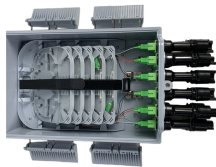

The LPO MSA (Multi-Source Agreement) defines the overall architecture — modules without DSPs, host-managed equalization, and monitoring features along the signal path. The OIF CEI-112G Linear ...