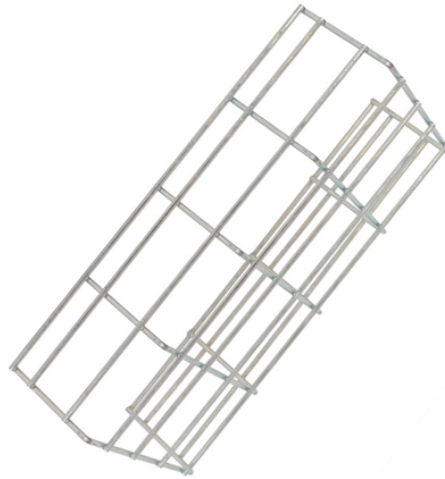

Myanmar Bissau Ladder-type Cable Tray

Myanmar Bissau Ladder-type Cable Tray

Cable ladder trays have side rails with rungs to route and support cable. The rungs allow cable to enter and exit anywhere along the span, and they facilitate future changes. These trays also provide free ...

As one of the noteworthy Ladder Cable Tray Exporters and Suppliers in Myanmar, we are right here to serve you as promised. Give our experts a call or drop your enquiry to know more.

As one of the best Ladder Cable Tray Manufacturers in Myanmar, we are trusted by people not only within the boundaries but even beyond that. Our custom-based products are able to match up your ...

Extensively used to deal out cable in different industrial and commercial industries; our Ladder Cable Trays have been appreciated by clients for meeting internationally accepted quality norms.

Straight sections of ladder type cable trays consist of two longitudinal side rails, connected by individual transverse members, or rungs, which are welded to the side rails or bolted in case of GI ...

Straight sections of ladder-type cable trays consist of two longitudinal side rails connected by individual transverse members, or rungs, which are welded to the side rails or bolted in the case of GI trays, ...