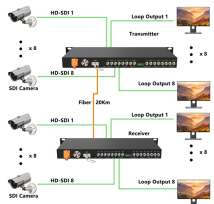

## Mr150 cable tray

Features Pre-galvanised tray 25mm return flange  
Medium duty Supplied in 3 metre lengths

M Series - Straight Reduce PVC cable tray 150mm  
to 100mm MR15010 Add to My Products Compare

2 wire mesh cable tray sections are 1,500 mm  
long, 150 mm wide and 50 mm tall to organize  
copper cabling and eliminate clutter and stress in  
your data center.

Legrand Swifts MRFL/150/PG Medium Duty Cable  
Tray 150mm 3Metre Pre ...

Medium duty cable tray is manufactured from a  
pre-galvanised steel and comes with a strong and  
durable system that has been designed with fast-  
fit. The maximum safe working load can be ...

Legrand Swifts Cable Tray is used to guide and support insulated cables used for power distribution, control, and communication it is an effective way to manage cable in commercial and industrial ...