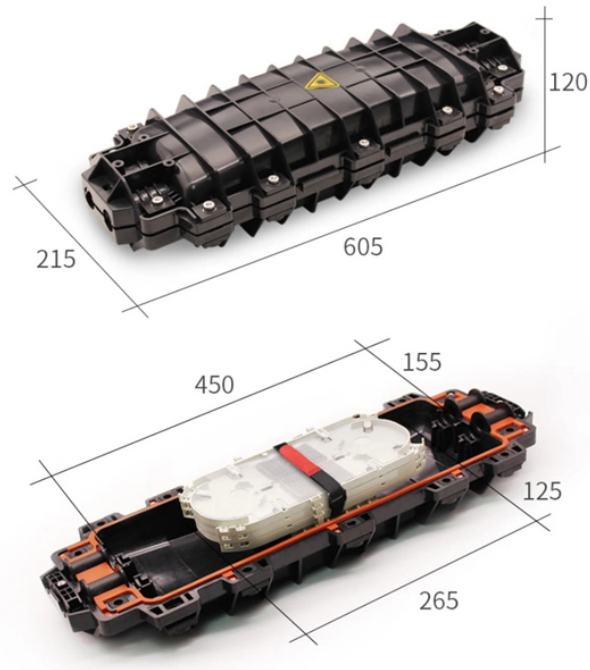

Mongolian Quota for Six-Core Multimode Fiber Optics

Mongolian Quota for Six-Core Multimode Fiber Optics

This model was trained by Shinji Watanabe using nsc recipe in espnet. Python API See https://github.com/espnet/espnet_model_zoo Evaluate in the recipe git clone https://github.com/espnet/espnet_model_zoo