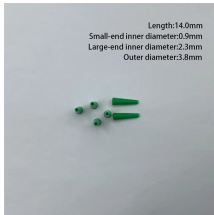

Clearly, the Hightower wasn't cutting it against the best enduro mountain bikes ...