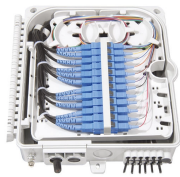

## Malta Tray-type Cable Trays

Cable Tray & Mesh Tray. Read more.

Explore all types of cable trays—ladder, perforated, basket, solid, and channel. Learn their uses, materials, pros, cons, and key differences.

Cable trays are a type of cable management system used to support and organize electrical cables and wires in commercial, industrial, and residential settings. They are typically made of metal, such as ...

IEK cable tray system consists of various combinations of metal trays, accessories, wall and ceiling pendant fittings necessary for laying the cables in any direction.