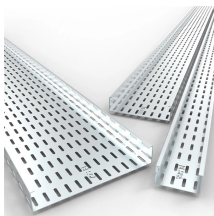

Flexible Vertical Wire Management Horizontal Cable Management Trays for Workbenches Horizontal Metal Cable Management Horizontal Plastic Cable Management Horizontal wire box, felt Horizontal ...