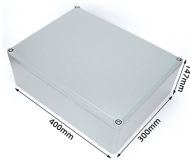

CH& Q - Cable Tray Bundle Cable Tray + Connector + Screw Brand: CH& Q Model: GC01-01 Color: Silver Material: Metal Includes: #52532 - Galvanized Cable Tray - x1 #52534 - Connector - x2 ...