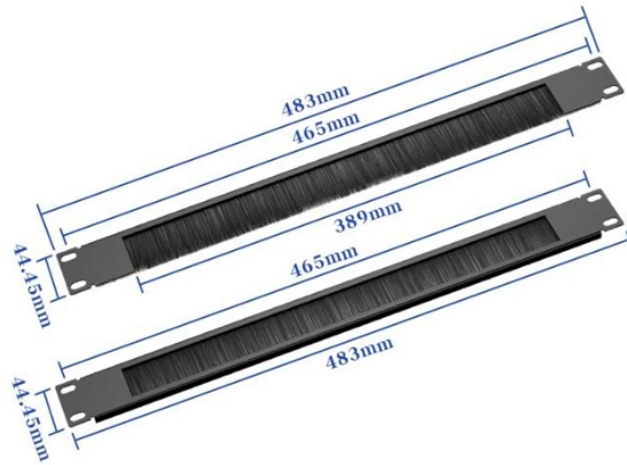

Maldives FOB Price CFP8800G