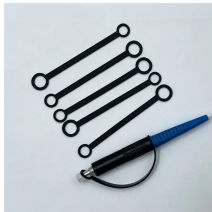

## Main optical cable splicing machine

Fusion splicing is used to physically join together two optical fiber ends. The process may vary, depending on the type of fusion splicer used. We carry a variety of machines to assist you in this ...

Shop fiber fusion splicers designed for FTTH and telecom applications. Get reliable equipment with fast splicing times and comprehensive accessories included.

What is a Fiber Splicing Machine? A fiber splicing machine, also known as a fiber fusion splicer, is a device used to join two optical fibers end-to-end by aligning and fusing them through an ...