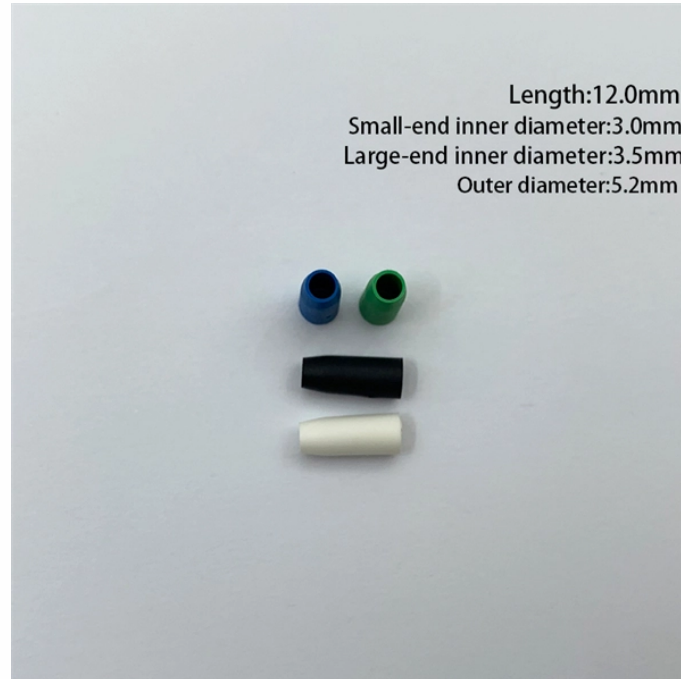

# Madagascar Butterfly Drop Cable G 657A2

## Madagascar Butterfly Drop Cable G 657A2

FTTH ADSS Cable is Compact and light weight, low cost, high practicability, ...

FTTH indoor cable because of Fiber Type Singlemode G.657A has a much greater bandwidth to carry data and less susceptible to interference than common indoor fiber cables ...

Description: The FTTH drop cable is positioned in the centre. Two parallel fiber reinforced plastics (FRP) are placed at the two sides. A steel wire as the additional strength member is also applied. ...