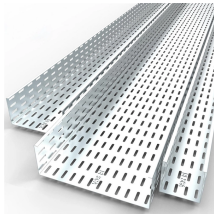

They centralize electrical distribution for precise control over lighting circuits, HVAC systems, and elevators. They also provide overload and short circuit protection to prevent electrical ...

SP-JXF 3 Phase Motor Circuit Control Low Voltage Distribution Box Details YB series Outdoor 380V SMC Fiberglass Cable Junction Cabinet Details

Power Distribution Box with Low Voltage Protection Compatible with Dewalt 20V Battery, Pre-Installed 3-Way Circuits and Dual USB Charger, Battery Adapter Box for RV Truck Trailer Van Yacht ...

KLV energy compact distribution boxes now provides even more flexibility. The family is complemented thanks to new 5-row flush-mounted and hollow-wall distribution boards with up to 60 modules plus 10 ...