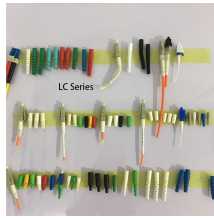

Choose from our selection of terminal boxes, including over 4,300 products in a wide range of styles and sizes. Faster Delivery – Enjoy expedited shipping options for quicker turnaround. Generate Instant Quote. Safely conduct, connect and distribute energy in hazardous areas with R. Designed specifically for sensitive lab environments, our soundproof enclosures effectively reduce noise and vibration from essential. ATEX certified, flameproof terminal boxes designed and fully tested supplying to both the OEM and retrofit market A complete range of certified and uncertified main and neutral boxes, suitable for applications 3. 3kV and above have been developed. Installation, instruction and more resources are.

Low-noise OEM terminal boxes for cloud computing

Unlock the power of data acquisition without breaking the bank with Measurement Computing Corporation (MCC) and Data Translation's ...

nVent HOFFMAN provides reliable solutions that are consistently in-stock to help protect electronic or terminal wire connections. Lead Time - View accurate lead times to plan your delivery expectations. ...