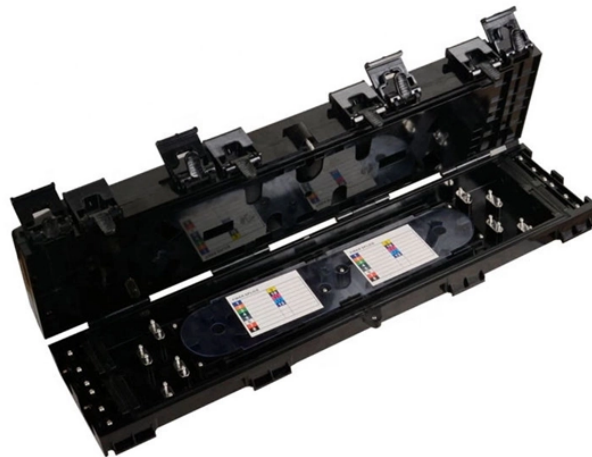

Low-noise OEM terminal boxes for cloud computing

Overview

Discover the real impact of our noise-cancelling enclosures by listening to the difference yourself — compare equipment noise levels with and without our soundproof boxes. How can we improve?

Choose from our selection of terminal boxes, including over 4,300 products in a wide range of styles and sizes. Faster Delivery – Enjoy expedited shipping options for quicker turnaround. Generate Instant Quote. Safely conduct, connect and distribute energy in hazardous areas with R. Designed specifically for sensitive lab environments, our soundproof enclosures effectively reduce noise and vibration from essential. ATEX certified, flameproof terminal boxes designed and fully tested supplying to both the OEM and retrofit market A complete range of certified and uncertified main and neutral boxes, suitable for applications 3. 3kV and above have been developed. Installation, instruction and more resources are.