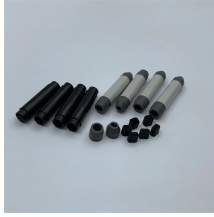

Lithuanian Optical Separator 4-core

Lithuanian Optical Separator 4-core

Contact Microsoft Support. Find solutions to common problems, or get help from a support agent.

Dielectrically coated beam splitters have a high laser damage threshold. combine or separate two or more beams with different wavelengths. Customized dichroic mirrors that are suitable for your ...

Keysight's polarization beamsplitters are designed to transmit p-polarized light, and reflect or displace s-polarized light. Standard and custom configurations are available for optical instrumentation, laser ...

Optogama offers design and manufacturing of customized optical components for laser and vision applications with an optimum of coating performance and cost efficiency.

All optics available for direct order from Standa only. Filters are available in sets. Each set includes 95 filters contained in a wooden box. Combination of a rhomb with mount. Rhombs are made of BK7 ...