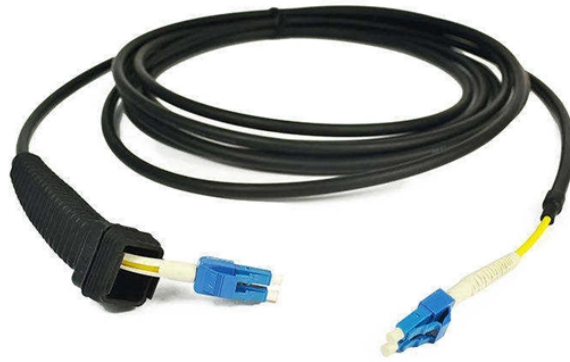

## Lighting busbar junction box

Minimum Order Quantity: 100 Piece ... Steel Rectangular Three Phase Bus Bar Junction Box, Dimension: 300 X 200 X 110 mm ; Shape, Rectangular ; Number of Ways, 4-Way ; Phase, 3 Phase ; ...

Bus Bars Boxes enable the management of wires carrying high currents in the simplest way possible, removing the need for multiple wires to be run separately. Centralized busbar ...