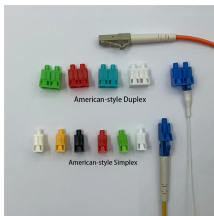

Monday - Friday, 8am - 4:30pm EST
customerservice@tramec 800.336.7778