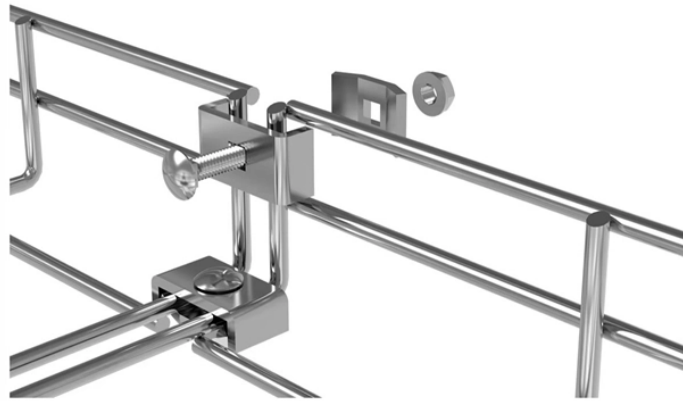

Laying cable tray covers

Laying cable tray covers

Our wind certification report provides you with list of acceptable B-Line series cable tray supports, fittings and covers based off of the environmental conditions, cable loading, and type of cable tray in your ...

In designing supports for a cable tray system, consideration should be given to the loads associated with future cable additions and any additional loading that may be applied to the cable tray system (e.g., ...

That is, it covers the top section of the cable tray. In this guide, you will learn about the different types of cable covers and how to choose a perfect option.

Learn how to install cable trays for large-scale projects with our professional, step-by-step guide covering industry standards, safety protocols, ...

COVER INSTRUCTIONS:) Use to enclose cable tray and protect cable and wiring from damage or debris.) Provided with self-tapping tek screws to mount into siderails. eaked, diamond plate, and ...

Learn how to install cable trays for large-scale projects with our professional, step-by-step guide covering industry standards, safety protocols, and efficient routing techniques.