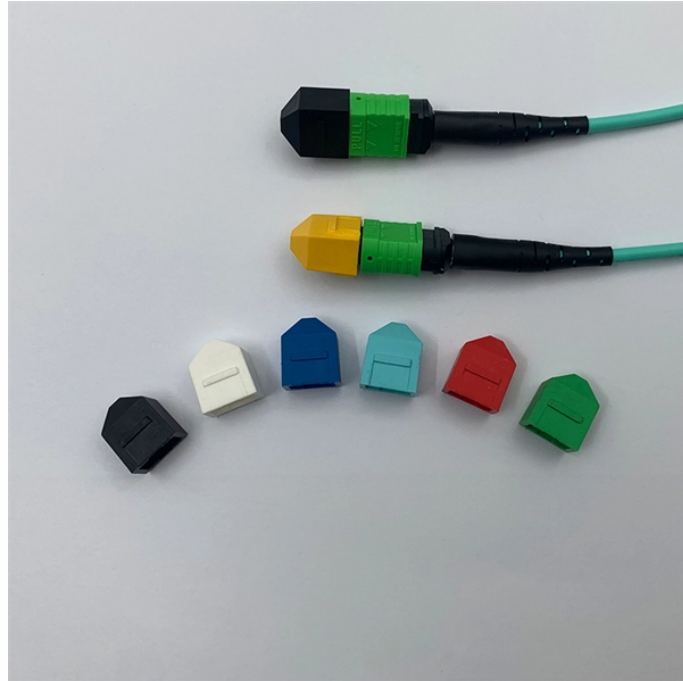

Laser Diode Series

Laser Diode Series

Laser Diode Tutorial The purpose of this laser diode tutorial is to provide the information necessary to create a long lifetime, stable laser diode system. Much of what will be discussed will be in general ...

This allows users to compare laser diodes from all manufacturers and find their best options.

The LDH Series offers a broad portfolio of picosecond pulsed diode laser heads spanning wavelengths from the UV to the NIR. Each diode laser head combines carefully matched drive electronics and ...

Shop DigiKey's large in-stock selection of Laser Diodes, Modules. View inventory, pricing and order now for same day shipping!

Laser diodes form a subset of the larger classification of semiconductor p - n junction diodes. Forward electrical bias across the laser diode causes the two species of charge carrier - holes and electrons ...