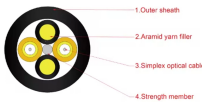

Explore high-performance pulsed laser modules for defense, aerospace, lithography, metrology, and advanced research. Designed for precision and reliability, our ILC series features nanosecond ...