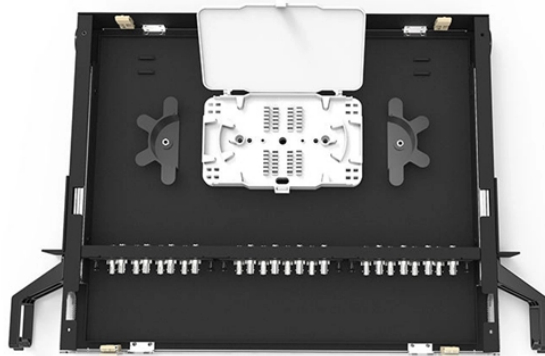

## LC Interface Fiber Optic Splitter

## LC Interface Fiber Optic Splitter

As a passive device, the PLC splitter 1x4 does not require an external power supply, further improving its efficiency and reliability in the fiber optic network.

There are four types of fiber optic connectors are widely used for terminating single fibers. They are LC, SC, ST and FC connectors. LC connector has a 1.25mm ceramic ferrule which is only half the size of ...

A fiber optic splitter functions by dividing the fiber optic light into multiple segments based on a specific ratio. For instance, when light is transmitted through a 1X4 equal ratio splitter, it splits into four equal ...

The M2 2x32 POL Splitter is a point to multipoint cassette designed to split 2 LC connectors to 32 LC connectors over a Passive Optical LAN (POL) that provides the capability to securely deliver voice, ...