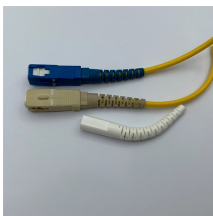

## KVM Switch Home Key

Hot-key switching offers the user a convenient way of switching KVM (or KM) control from one computer to another via the keyboard, being that the user's fingers are typically already hovering ...

The Default Hot-Key combination used to switch KVM ports (computers) is SCROLL-LOCK + SCROLL-LOCK. Usually, when the SCROLL-LOCK key is pressed twice in quick succession an audible tone ...

The KVM switch can be reconfigured to use a different hotkey from the following list: NUM LOCK, or CAPS LOCK, or F12 or Escape (ESC) key. Press the universal hotkey twice to invoke the switching ...

A KVM Switch is a hardware that allows accessing multiple computers with one keyboard and mouse. KVM switches can have two ports for two computers or as many ports as 64.

Looking at the manual, it appears there's two different ways to use the hotkeys: - the default would be to hold Ctrl+Shift and press the number for the relevant device (i.e. Ctrl+Shift+1 selects port 1, ...