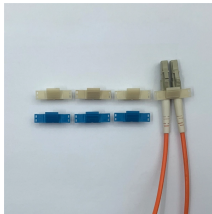

KVM One-to-Two Switcher

Control multiple computers with one keyboard, mouse, and monitor using our recommended KVM switches, with setup guides, troubleshooting tips, and security considerations for ...

If you need a remote, do you want a wireless one, or will a wired unit do (connected to the KVM switch by a cable)? To help walk you through it, we tested six basic KVMs for ease of use ...

One Desk, Two Laptops: How to Choose the Right KVM Dock for Your Hybrid Setup The "Hybrid Desk" is the new standard. Whether you are a developer managing two environments, a ...

Hearvo USB 3.0 HDMI KVM Switch 1 Monitors 2 Computers, 4K@60Hz KVM Switches for 2 Computers Sharing Monitor Keyboard Mouse Hard Drives Printer, with EDID Adaptive, 2USB Cable and ...

DATA ADJUSTABLE, EASY TO USE

SET INCREASE DECREASE POWER SWITCH

Optimize your workspace with the UNITEK HDMI KVM Switch, designed to share one HDMI monitor and four USB ports between two computers, TV boxes, game consoles, and more. With a simple one ...